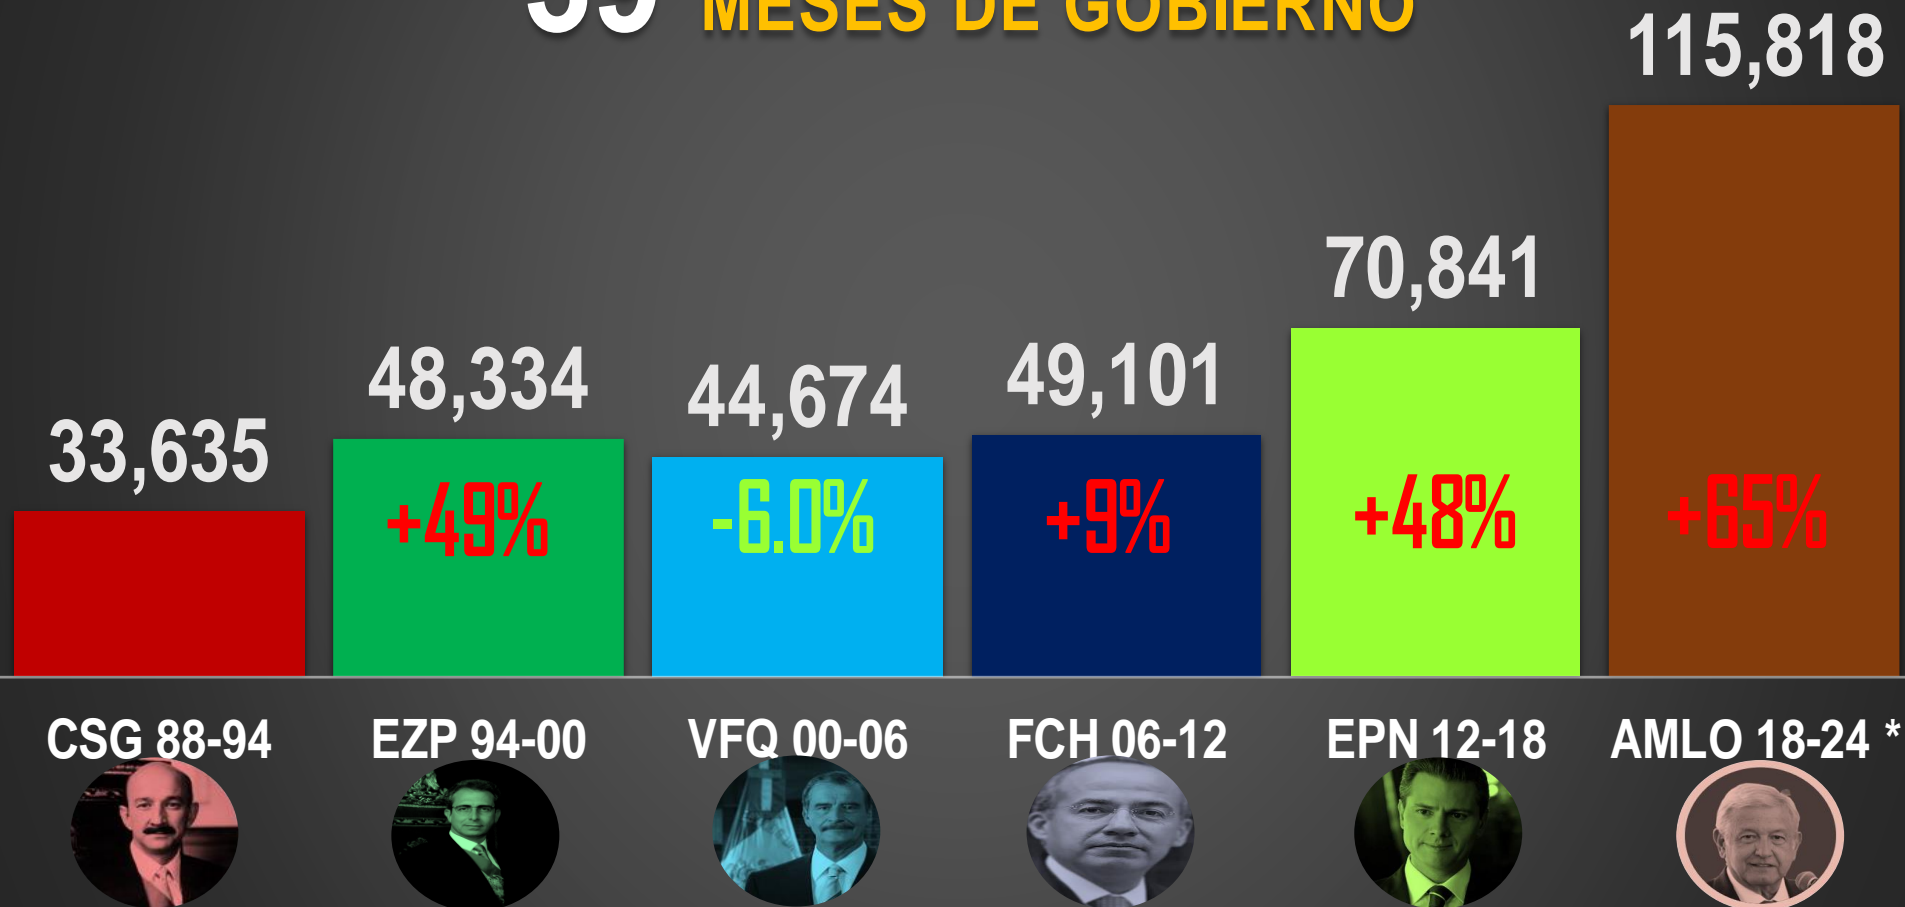

HOMICIDIOS DOLOSOS

39 MESES DE GOBIERNO

FUENTE: 1990-2020 INEGI Defunciones por homicidio <https://www.inegi.org.mx/sistemas/olap/consulta/general_ver4/MOQueryDatos.asp?#Regreso&c=28820> 2021 Secretariado Ejecutivo del Sistema Nacional de Seguridad Pública