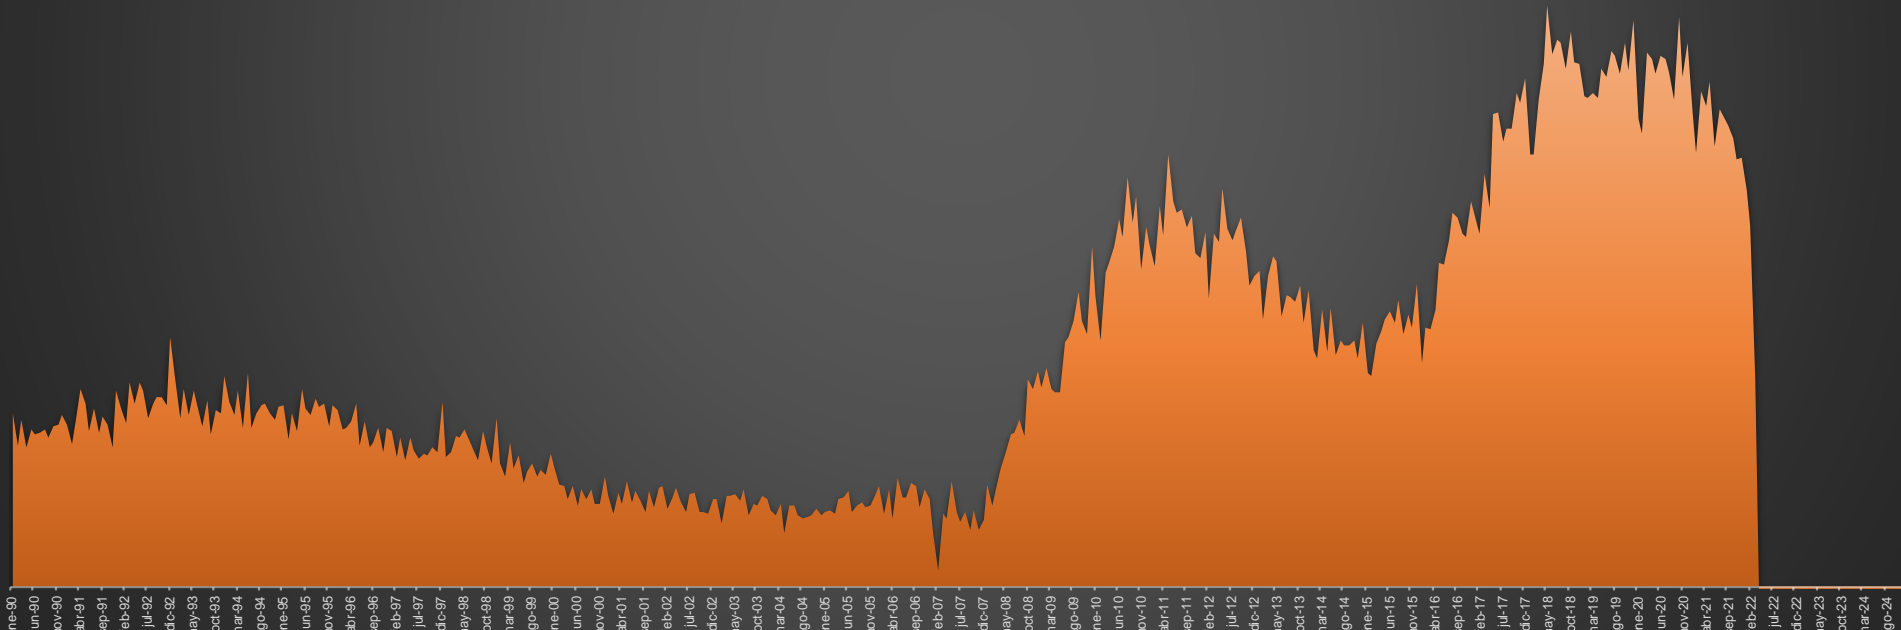

# HOMICIDIOS DOLOSOS - HISTÓRICO

76,767

80,671

60,280

120,563

156,066

115,818

### HOMICIDIOS DOLOSOS POR SEMANA

TENDENCIA

115,818

S018 S021 S024 S027 S030 S033 S036 S039 S042 S045 S048 S051 S054 S057 S060 S063 S066 S069 S072 S075 S078 S081 S084 S087 S090 S093 S096 S099 S102 S105 S108 S111 S114 S117 S120 S123 S126 S129 S132 S135 S138 S141 S144 S147 S150 S153 S156 S159 S162 S165 S168 S171 S174 S177 S180 S183 S186 S189 S192 S195 S198 S201 S204 S207 S210