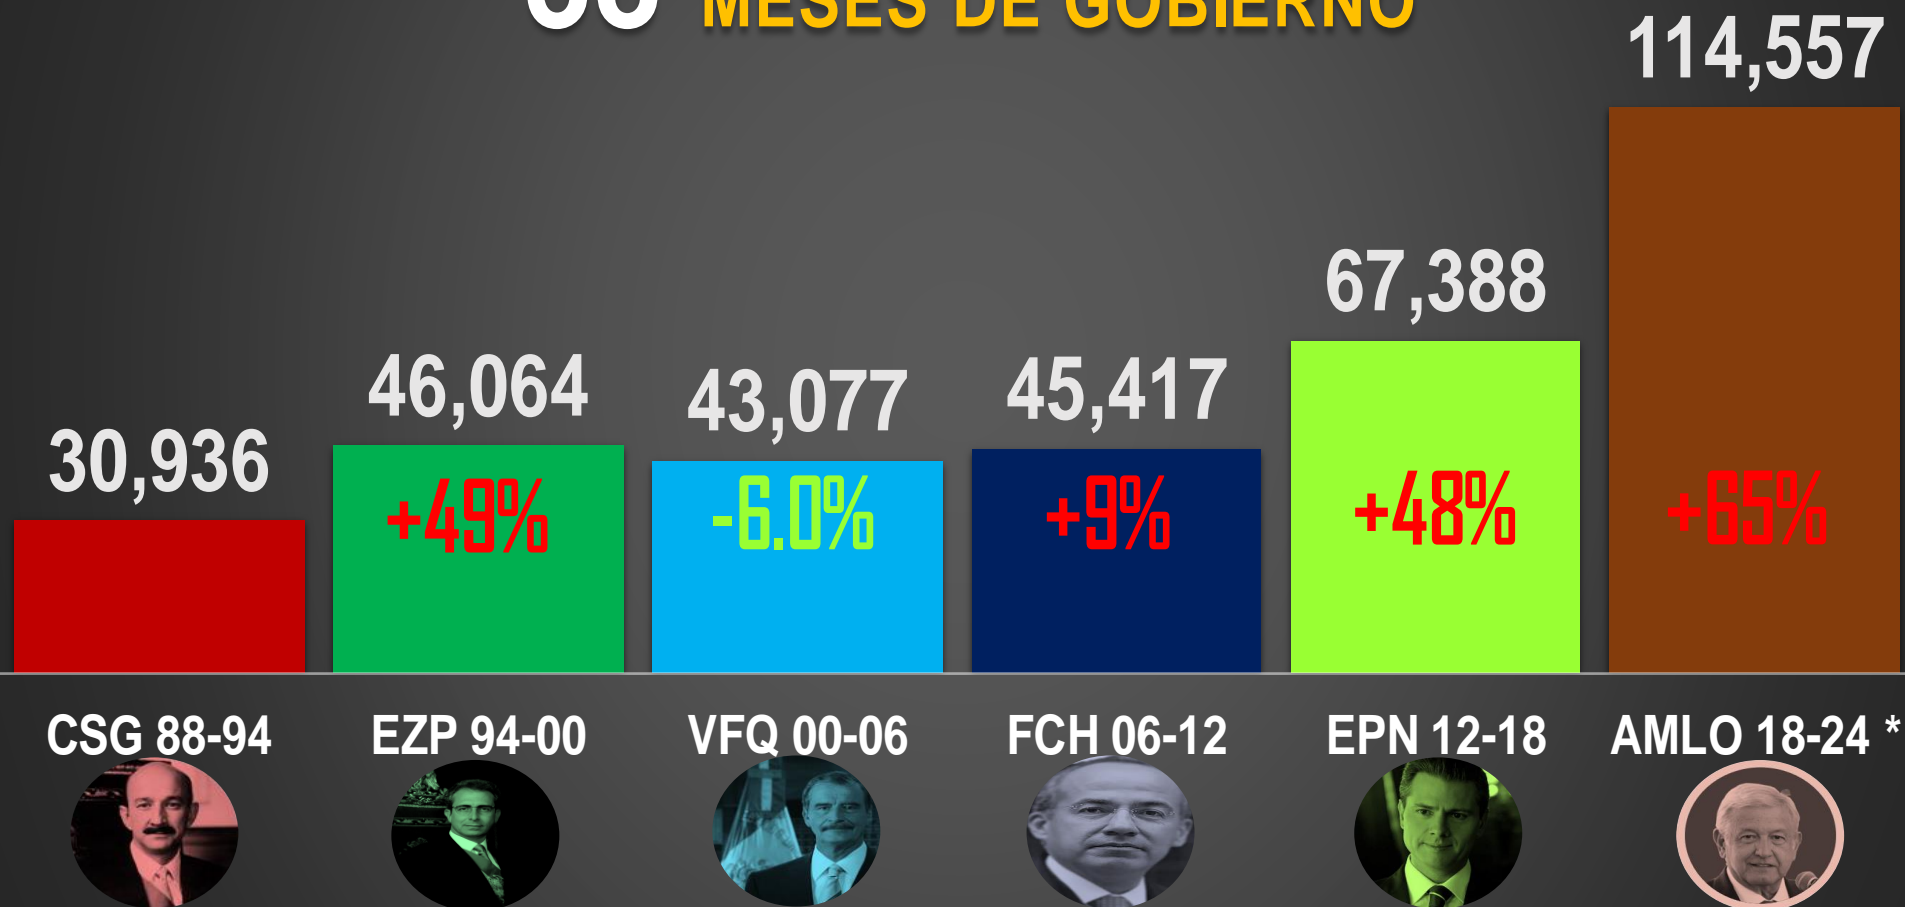

HOMICIDIOS DOLOSOS

38 MESES DE GOBIERNO

FUENTE: 1990-2020 INEGI Defunciones por homicidio <https://www.inegi.org.mx/sistemas/olap/consulta/general_ver4/MOQueryDatos.asp?#Regreso&c=28820> 2021 Secretariado Ejecutivo del Sistema Nacional de Seguridad Pública