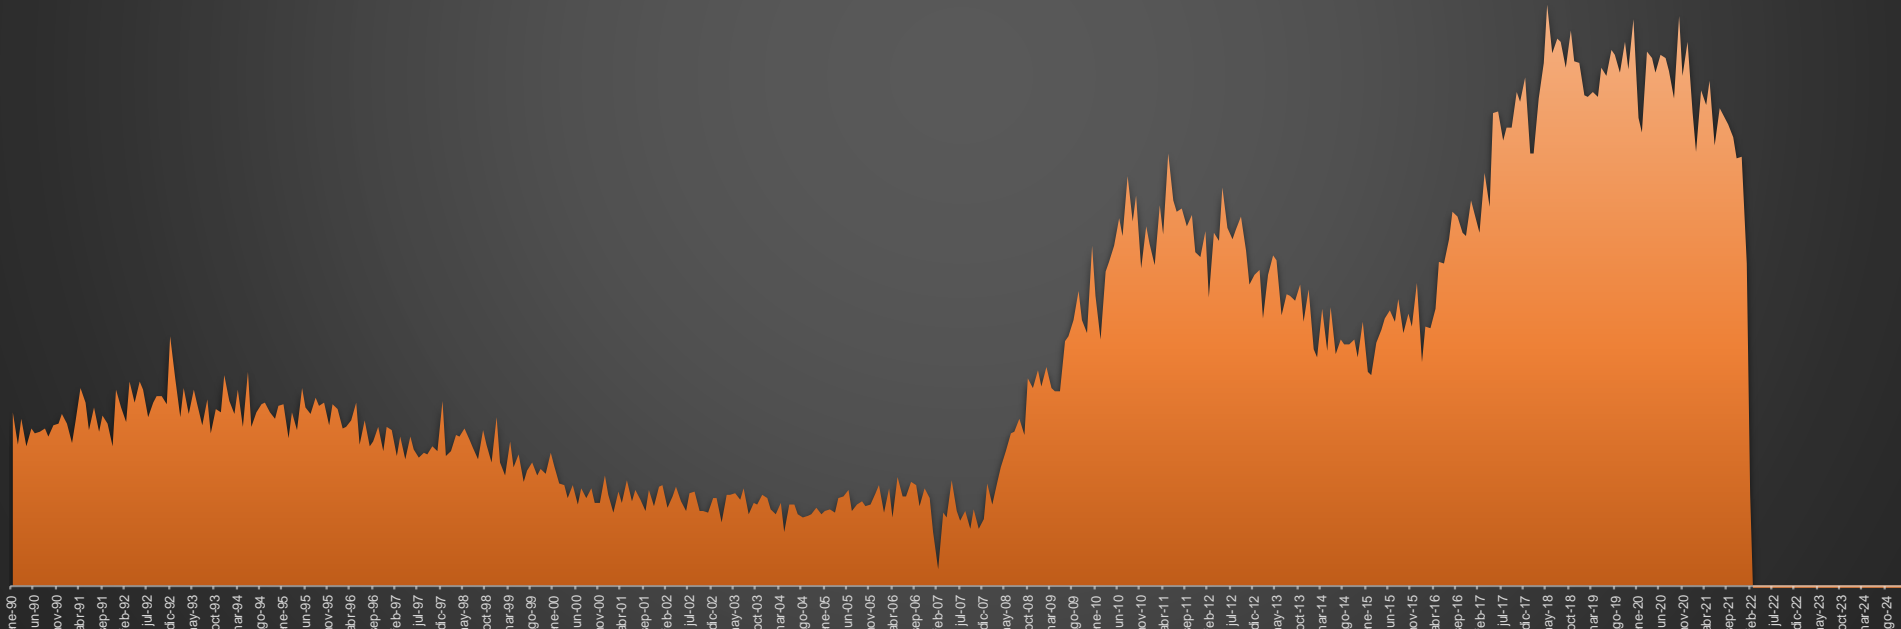

# HOMICIDIOS DOLOSOS - HISTÓRICO

76,767

80,671

60,280

120,563

156,066

112,569

### HOMICIDIOS DOLOSOS POR SEMANA

TENDENCIA

112,569

S018 S021 S024 S027 S030 S033 S036 S039 S042 S045 S048 S051 S054 S057 S060 S063 S066 S069 S072 S075 S078 S081 S084 S087 S090 S093 S096 S099 S102 S105 S108 S111 S114 S117 S120 S123 S126 S129 S132 S135 S138 S141 S144 S147 S150 S153 S156 S159 S162 S165 S168 S171 S174 S177 S180 S183 S186 S189 S192 S195 S198 S201 S204 S207 S210