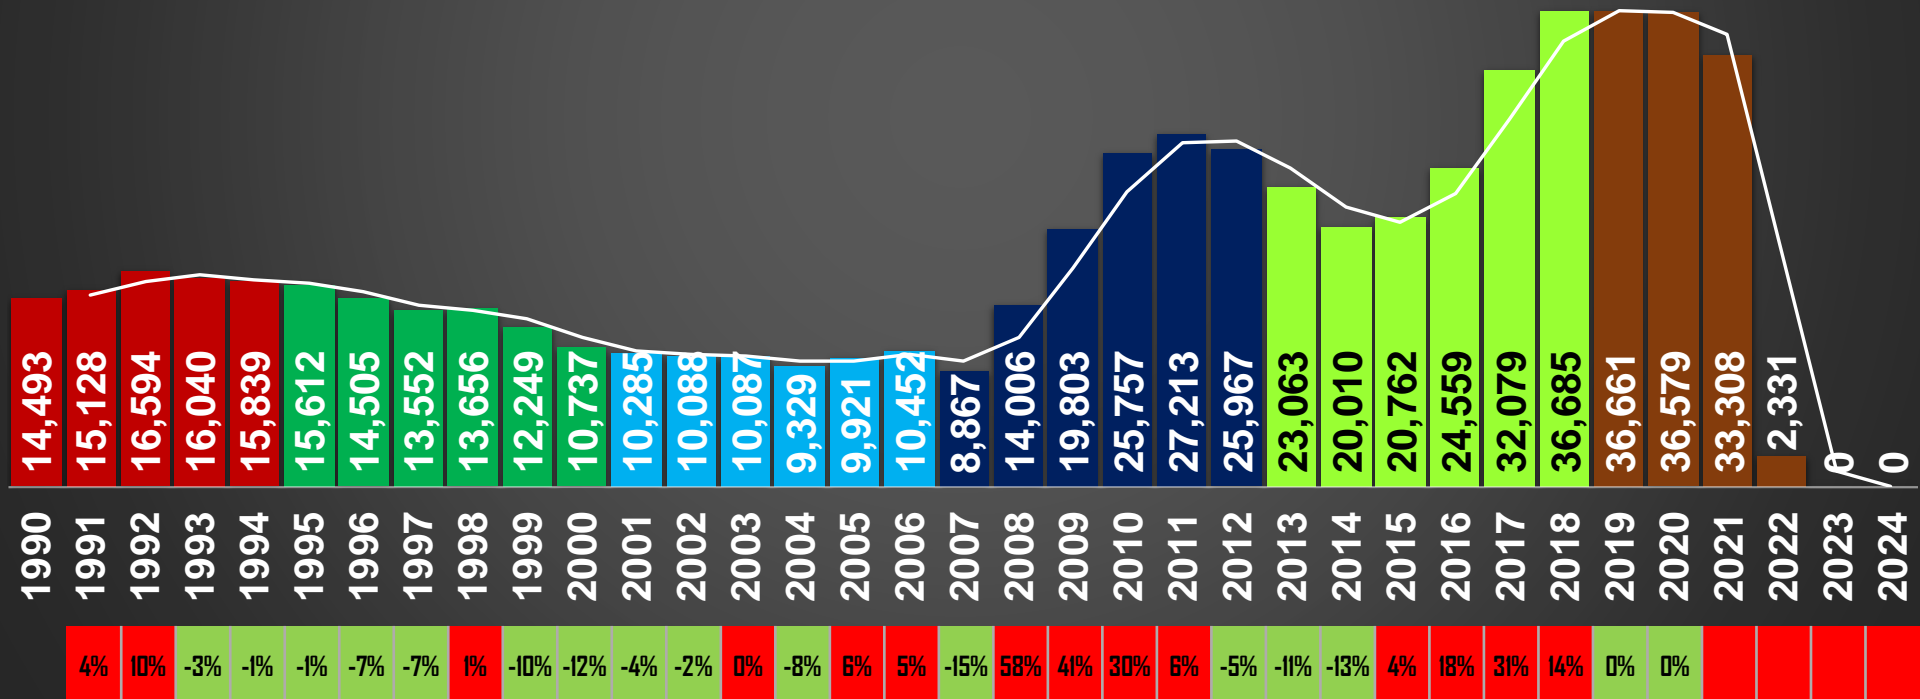

3,048

2,954

36,661

36,579

33,308

2,331

HOMICIDIOS DOLOSOS - HISTÓRICO

76,767

S018 S021 S024 S027 S030 S033 S036 S039 S042 S045 S048 S051 S054 S057 S060 S063 S066 S069 S072 S075 S078 S081 S084 S087 S090 S093 S096 S099 S102 S105 S108 S111 S114 S117 S120 S123 S126 S129 S132 S135 S138 S141 S144 S147 S150 S153 S156 S159 S162 S165 S168 S171 S174 S177 S180 S183 S186 S189 S192 S195 S198 S201 S204 S207 S210

HOMICIDIOS DOLOSOS POR AÑO

76,767

80,671

60,280

120,563

156,066

111,970

HOMICIDIOS DOLOSOS

38 MESES DE GOBIERNO

111,970

30,936

46,064

43,077

45,417

67,388

+49%